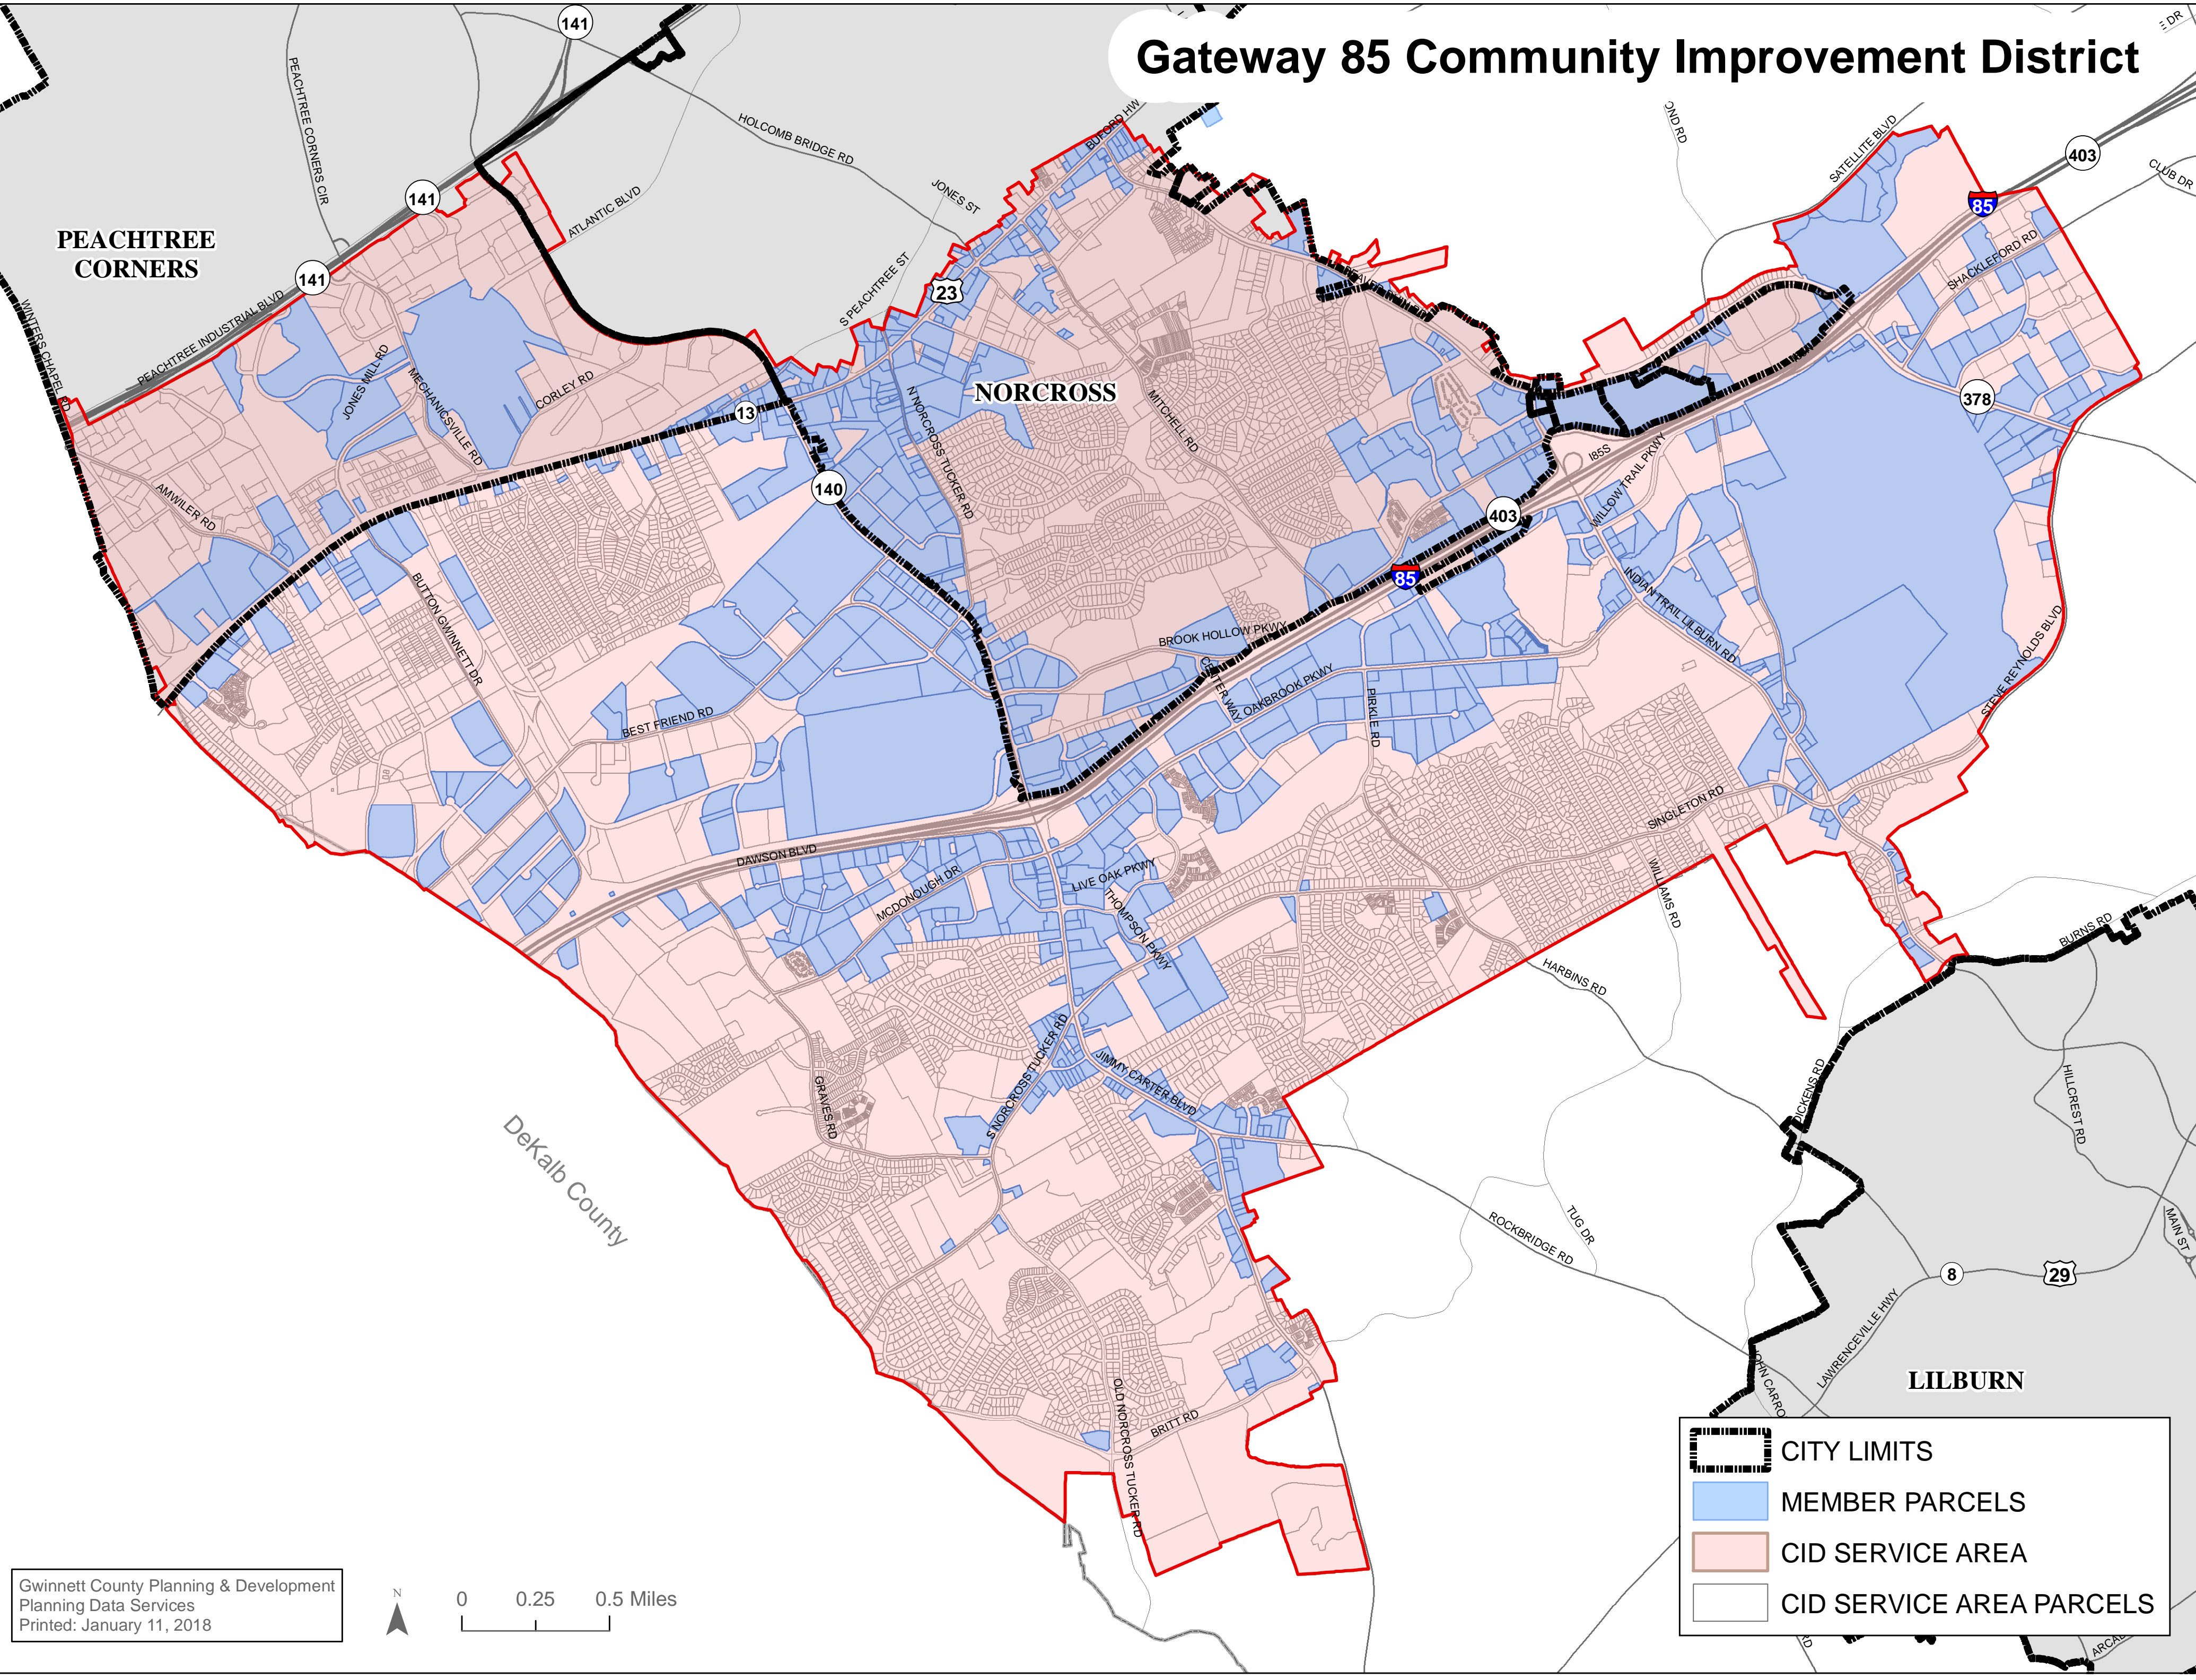

Gateway 85 Community Improvement District

PEACHTREE
CORNERS

NORCROSS

LILBURN

DeKalb County

Gwinnett County Planning & Development
Planning Data Services
Printed: January 11, 2018

	CITY LIMITS
	MEMBER PARCELS
	CID SERVICE AREA
	CID SERVICE AREA PARCELS