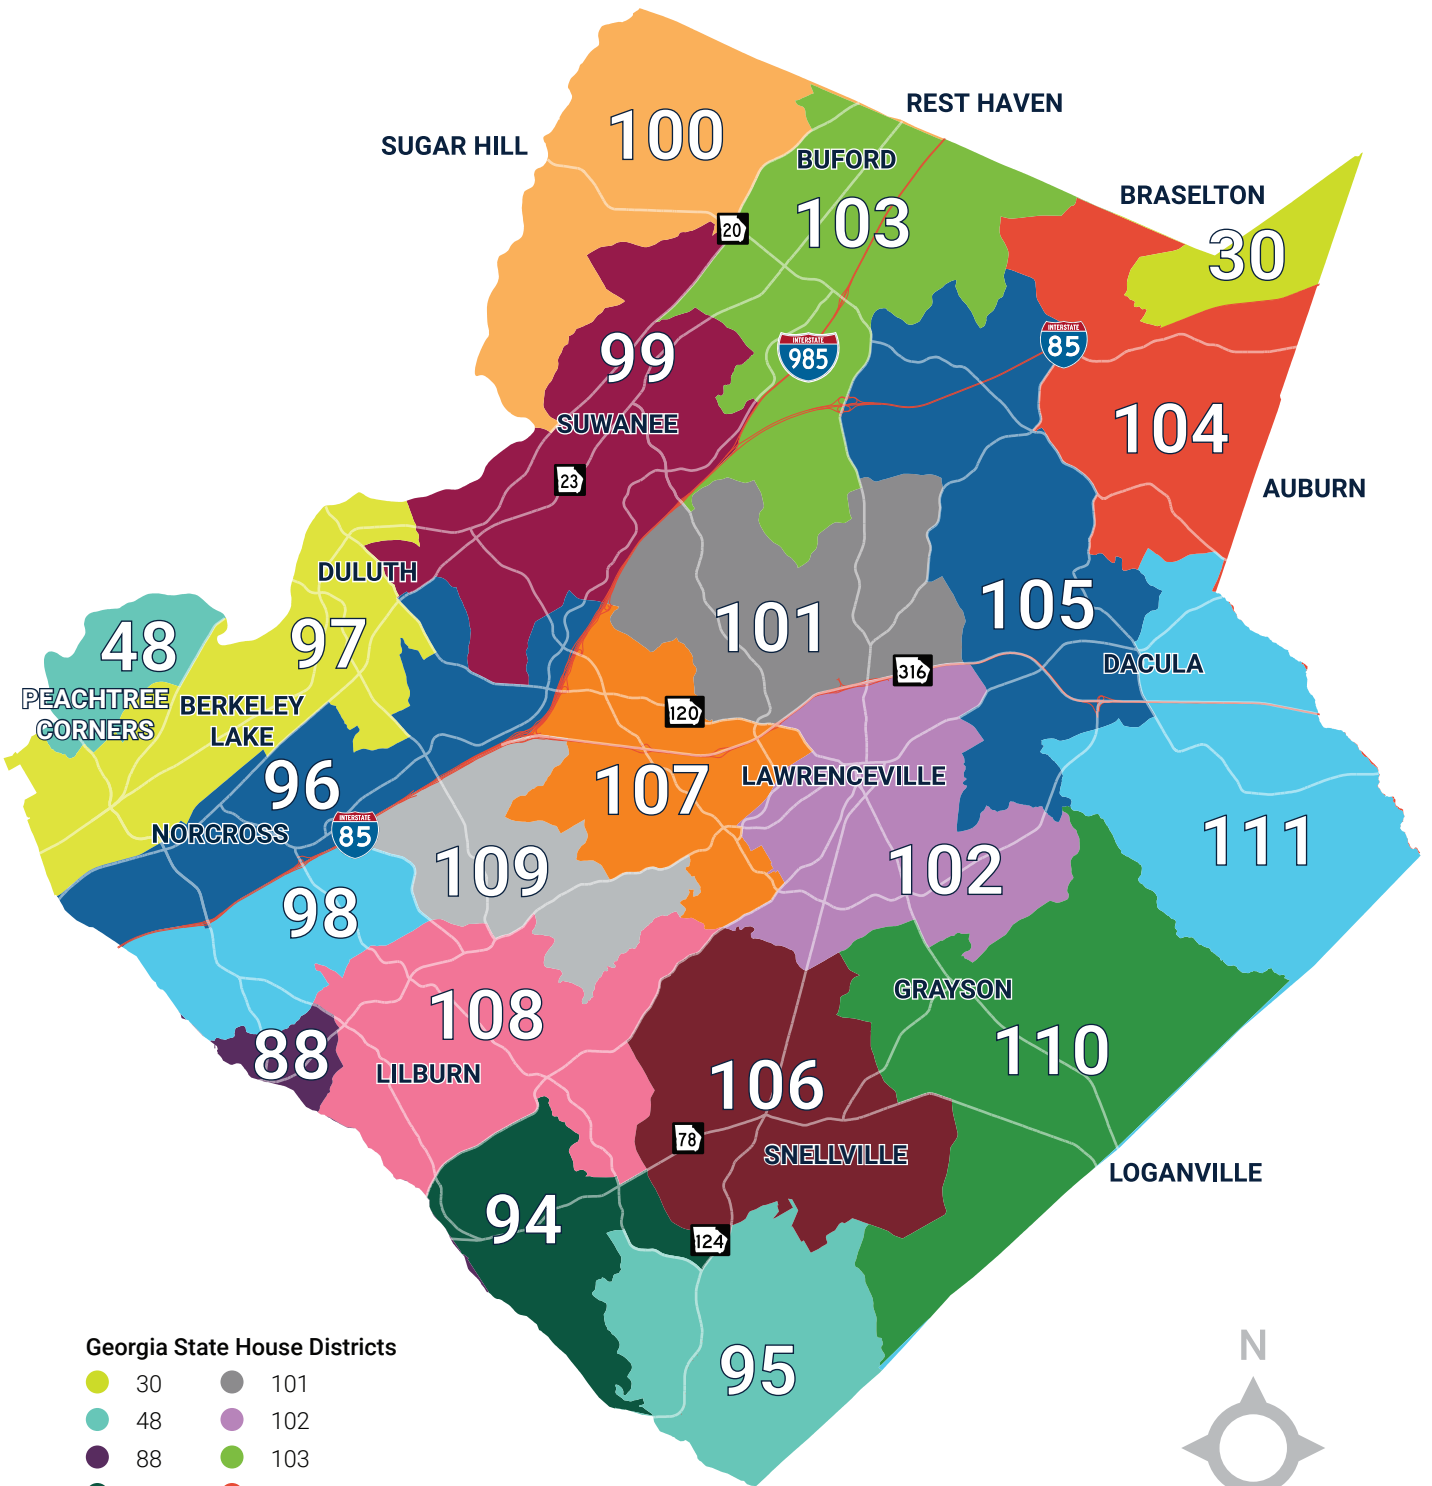

GWINNETT COUNTY GEORGIA STATE HOUSE

Georgia State House Districts

- | | |
|--|--|
| ● 30 | ● 101 |
| ● 48 | ● 102 |
| ● 88 | ● 103 |
| ● 94 | ● 104 |
| ● 95 | ● 105 |
| ● 96 | ● 106 |
| ● 97 | ● 107 |
| ● 98 | ● 109 |
| ● 99 | ● 110 |
| ● 100 | ● 111 |